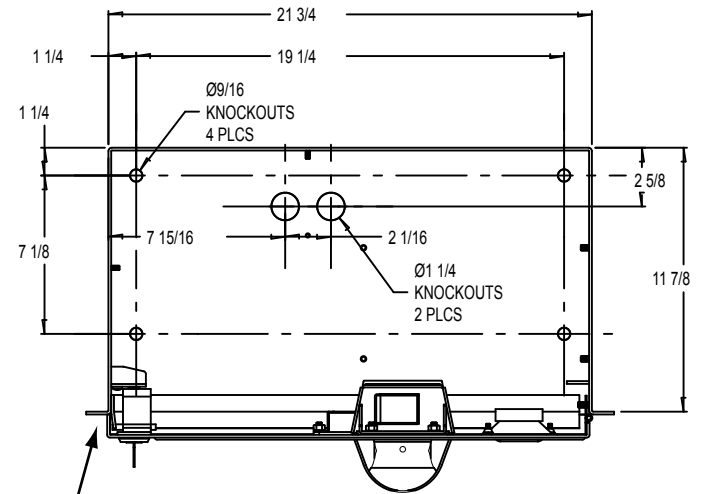

Front view with door removed for clarity

Flange extends 1" from edge of cabinet.

Note: Specifications on drawing subject to change.